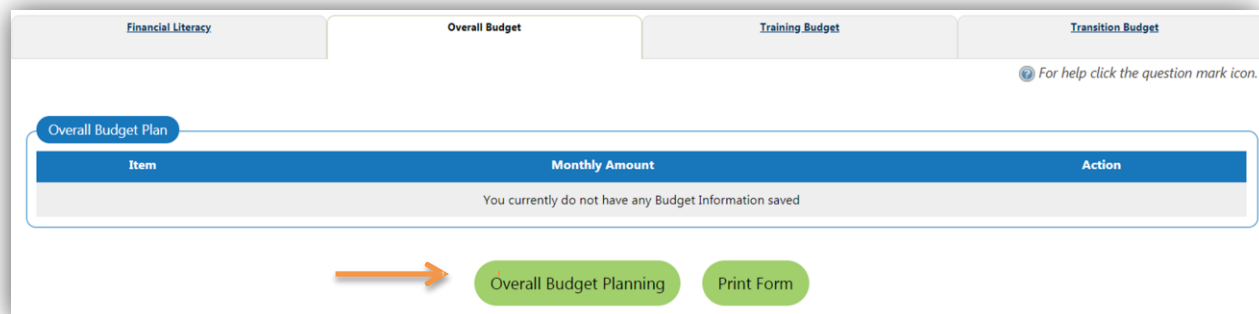

D: Complete Your Financial Plan Profile

Steps: Quick Menu > My Portfolio > My Individual Plans > Financial Plan Profile >

Overall Budget Planning