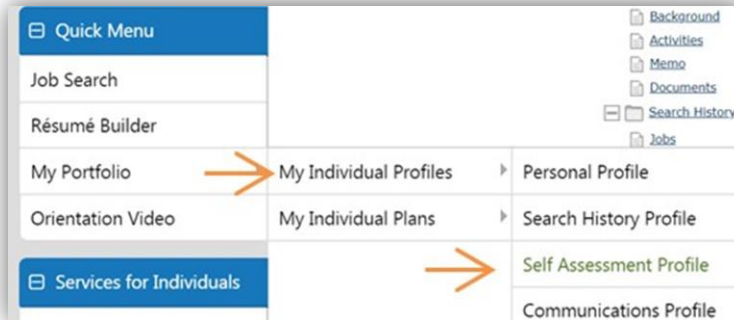

WIOA Program Application Steps

Congratulations! You are on your way to achieving your career goals. Below are the next steps to get you ready for enrollment in the Scholarship Program.

Step #1: Update your Profile on Employ Florida (www.employflorida.com) Steps A through D

A: Register or sign into Employ Florida’s website.

B: Upload or create an updated, valid resume.

C: Complete the Self-Assessment Profile:

D: Complete Your Financial Plan Profile

Steps: Quick Menu > My Portfolio > My Individual Plans > Financial Plan Profile >